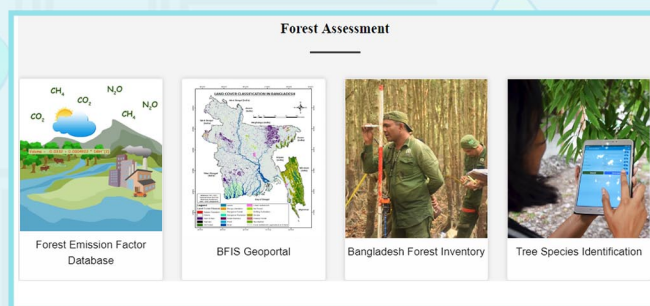

Features of the BFIS:

- **Modules:** User-friendly interface of modules allow users to manage and access forestry databases, maps and reports which were not available in digital format previously.
- **Central repository of forest information:** A rich collection of university thesis, survey data, manuals, reports from different development activities and involved institutions in the forestry sector are available from central database.

- **Data sharing policy:** In line with the Right to Information Act, a data sharing policy was developed to provide data under BFD terms and conditions.
- **Latest updates:** The platform will give update about new module added to the system for user awareness about present activity .
- **No registration:** Users can navigate to the BFIS modules without registration. Registration will require for those modules where contents are copyright protected.

Highlights:

- The BFIS is the first forest information system in Bangladesh.
- The platform¹ is accessible from Bangladesh Forest Department website.
- BFIS will be maintained and managed by RIMS unit of Bangladesh Forest Department.
- BFIS is hosted in National Data Center of Bangladesh Computer Council.

This module was developed by BFD with technical support from the Food and Agriculture Organization of the United Nations with financial support from the UN-REDD Bangladesh National programme and USAID.

Contact

Resource Information Management System (RIMS) Unit

Forest Department/ Ban Bhaban

Plot No: E-8, B-2; Agargong, Sher-E-Bangla Nagar, Dhaka-1207, Bangladesh

Phone: 8181744; E-mail: bfis.rims.fd@gmail.com; Web: bforest.gov.bd

FROM THE AMERICAN PEOPLE

¹ <http://bfis.bforest.gov.bd/bfis/>